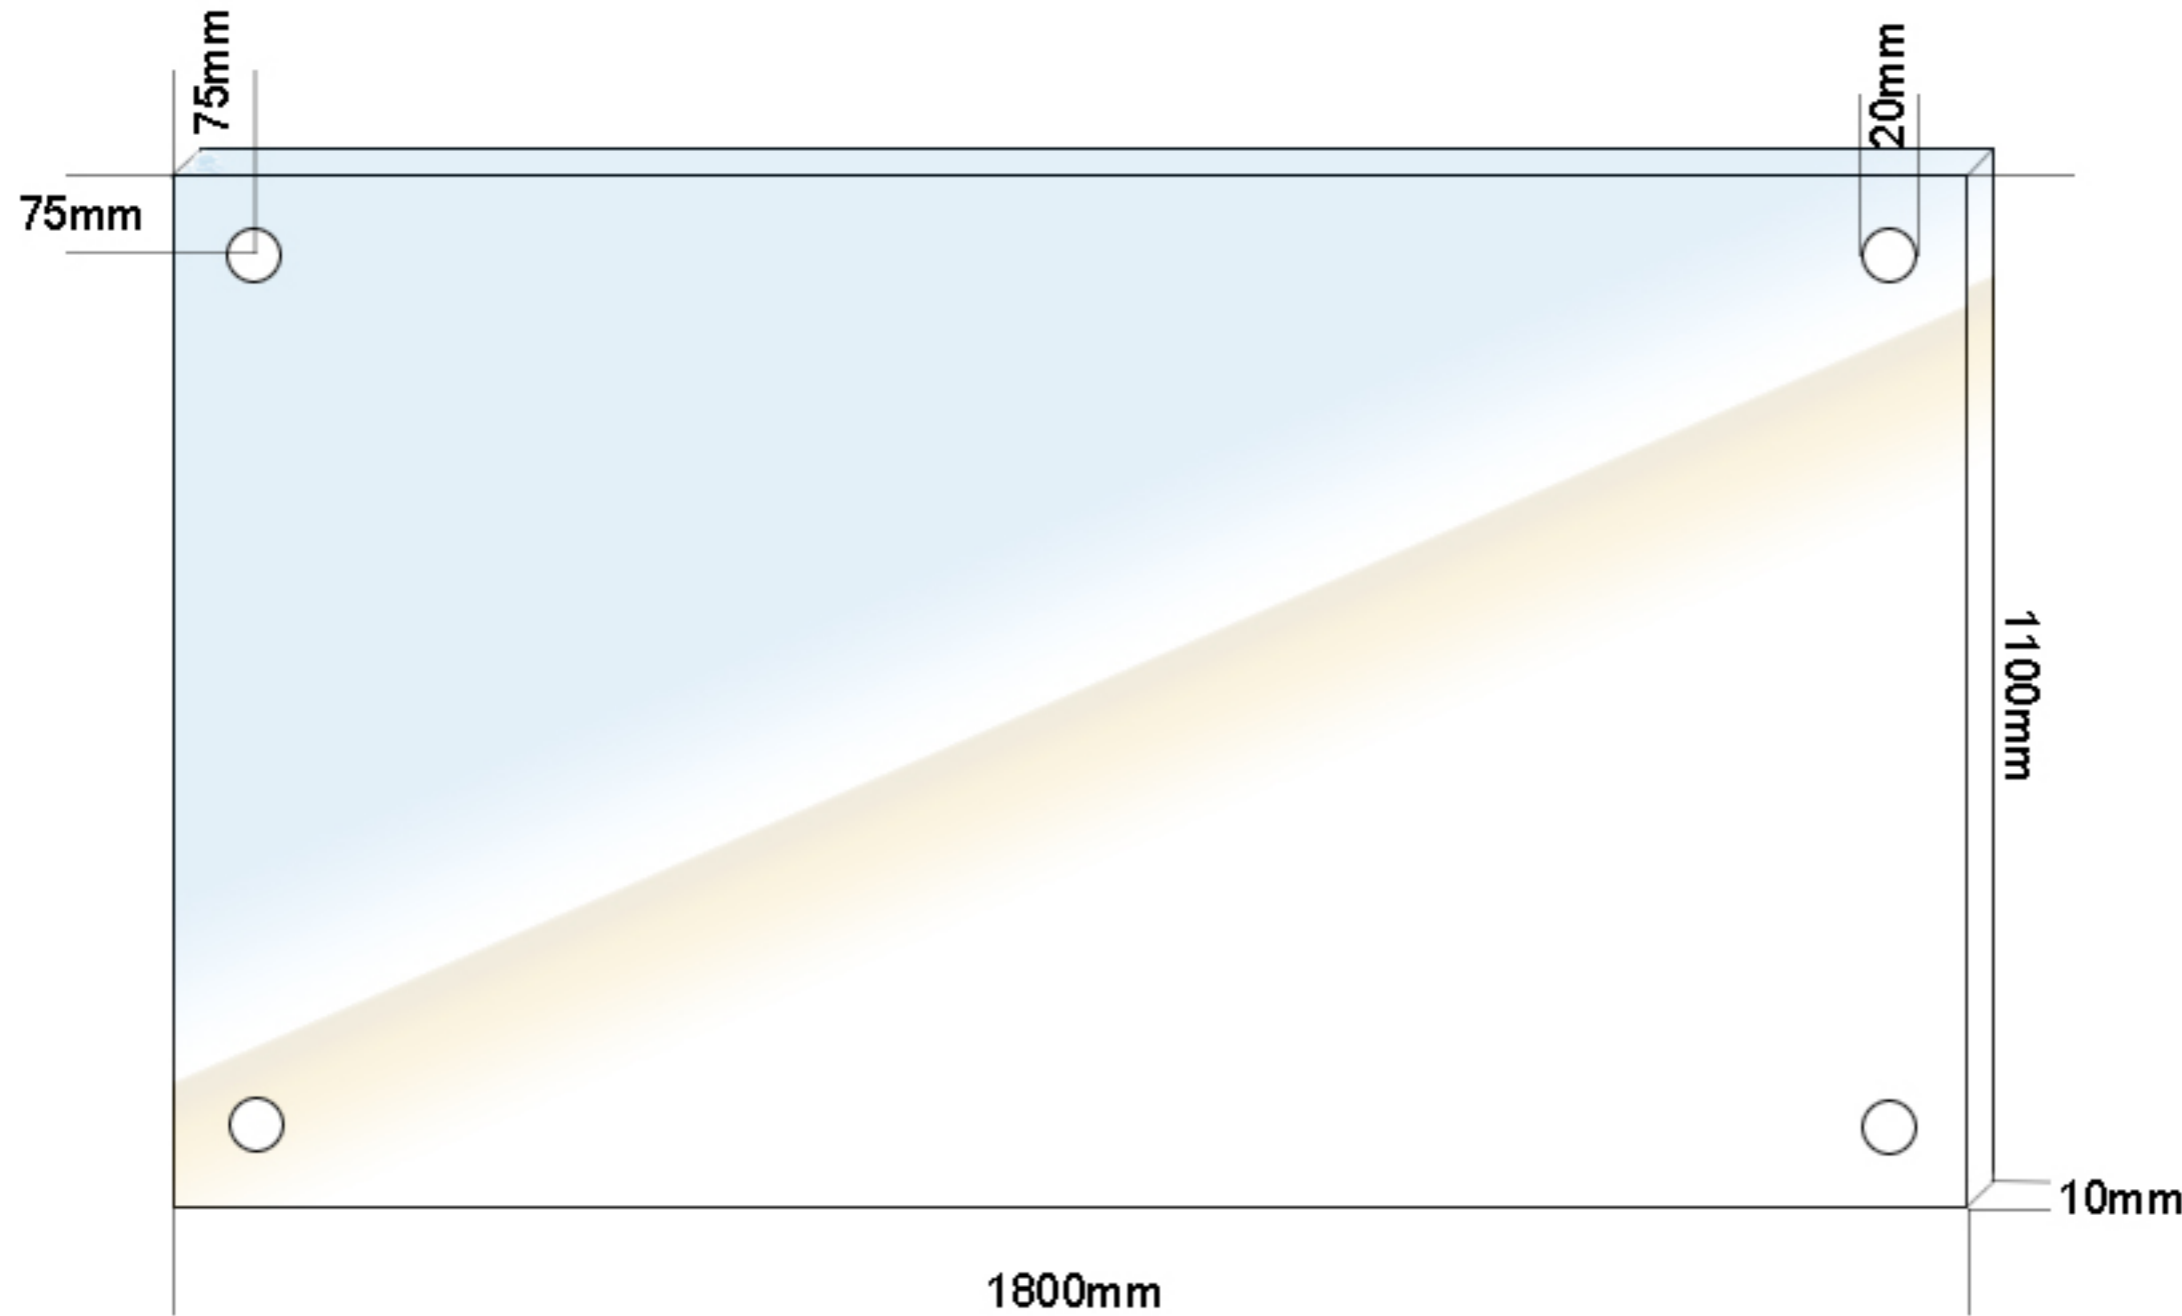

0800 999 777 2

web: www.jgfabs.co.uk email: sales@jgfabs.co.uk

DRAWING INFORMATION:		 	PRODUCT DESCRIPTION:
PRODUCT CODE:	1800 Vista Glass Balcony		1800mm x 1100mm x 10mm Toughend Glass Juliet Balcony Panel
REVISED:	24/09/2014		
SCALE:	DO NOT SCALE		