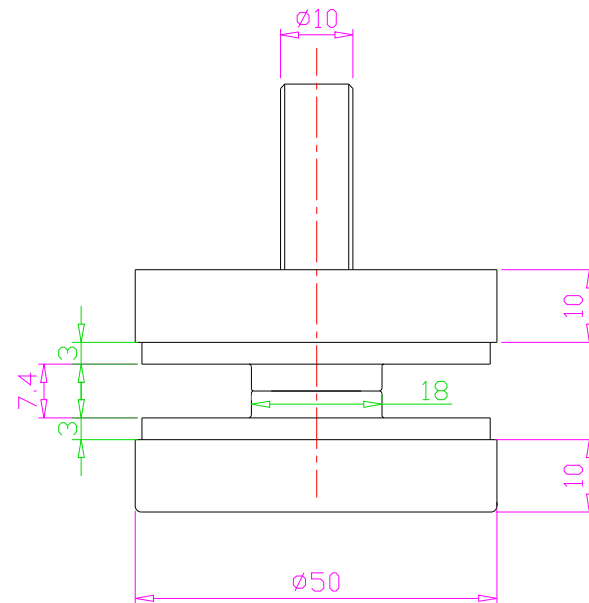

PRO

DRAWING INFORMATION:

PRODUCT DESCRIPTION:

PRO-RAILING DRAWINGS:

PRODUCT CODE:

180\*454F

GLASS ADAPTOR – FLAT BACK

DIMENSIONS FOR GUIDE ONLY  
COMPONENT MAY VARY SLIGHTLY  
FOR THE SIZES SHOWN.

REVISED:

19.04.2012

SUITS 8– 19MM GLASS

SCALE:

DO NOT SCALE